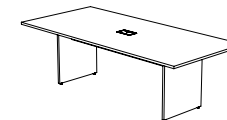

**MESA DE REUNIÃO RETANGULAR
C/ CX DE TOMADA**
Rectangular meeting table with power
outlet box

COD. 25655 | 240 x 74 x 110 cm