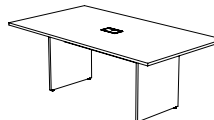

**MESA DE REUNIÃO RETANGULAR
C/ CX DE TOMADA**
Rectangular meeting table with power
outlet box

COD. 25654 | 200 x 74 x 110 cm