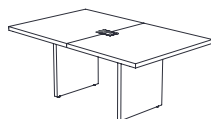

MESA REUNIÃO MODULAR 6 / 8 LUGARES
Modular meeting table for 6/8 seats

COD. 25581 | 180 x 74 x 110 cm