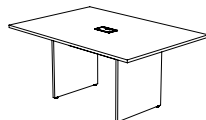

**MESA DE REUNIÃO RETANGULAR
C/ CX DE TOMADA**
Rectangular meeting table with power
outlet box

COD. 25653 | 160 x 74 x 110 cm