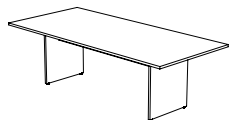

MESA DE REUNIÃO RETANGULAR
Rectangular meeting table

COD. 25652 | 240 x 74 x 110 cm