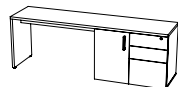

INFORMATION BREAKDOWN: CODE + WIDTH X HEIGHT X DEPTH

UNIT OF MEASUREMENT: CENTIMETERS

MESA OPUS DINÂMICA

Dynamic Opus table

COD. 25475 | 160 x 74 x 70 cm

COD. 25476 | 180 x 74 x 70 cm

ARMÁRIO CREDENZA DINÂMICO